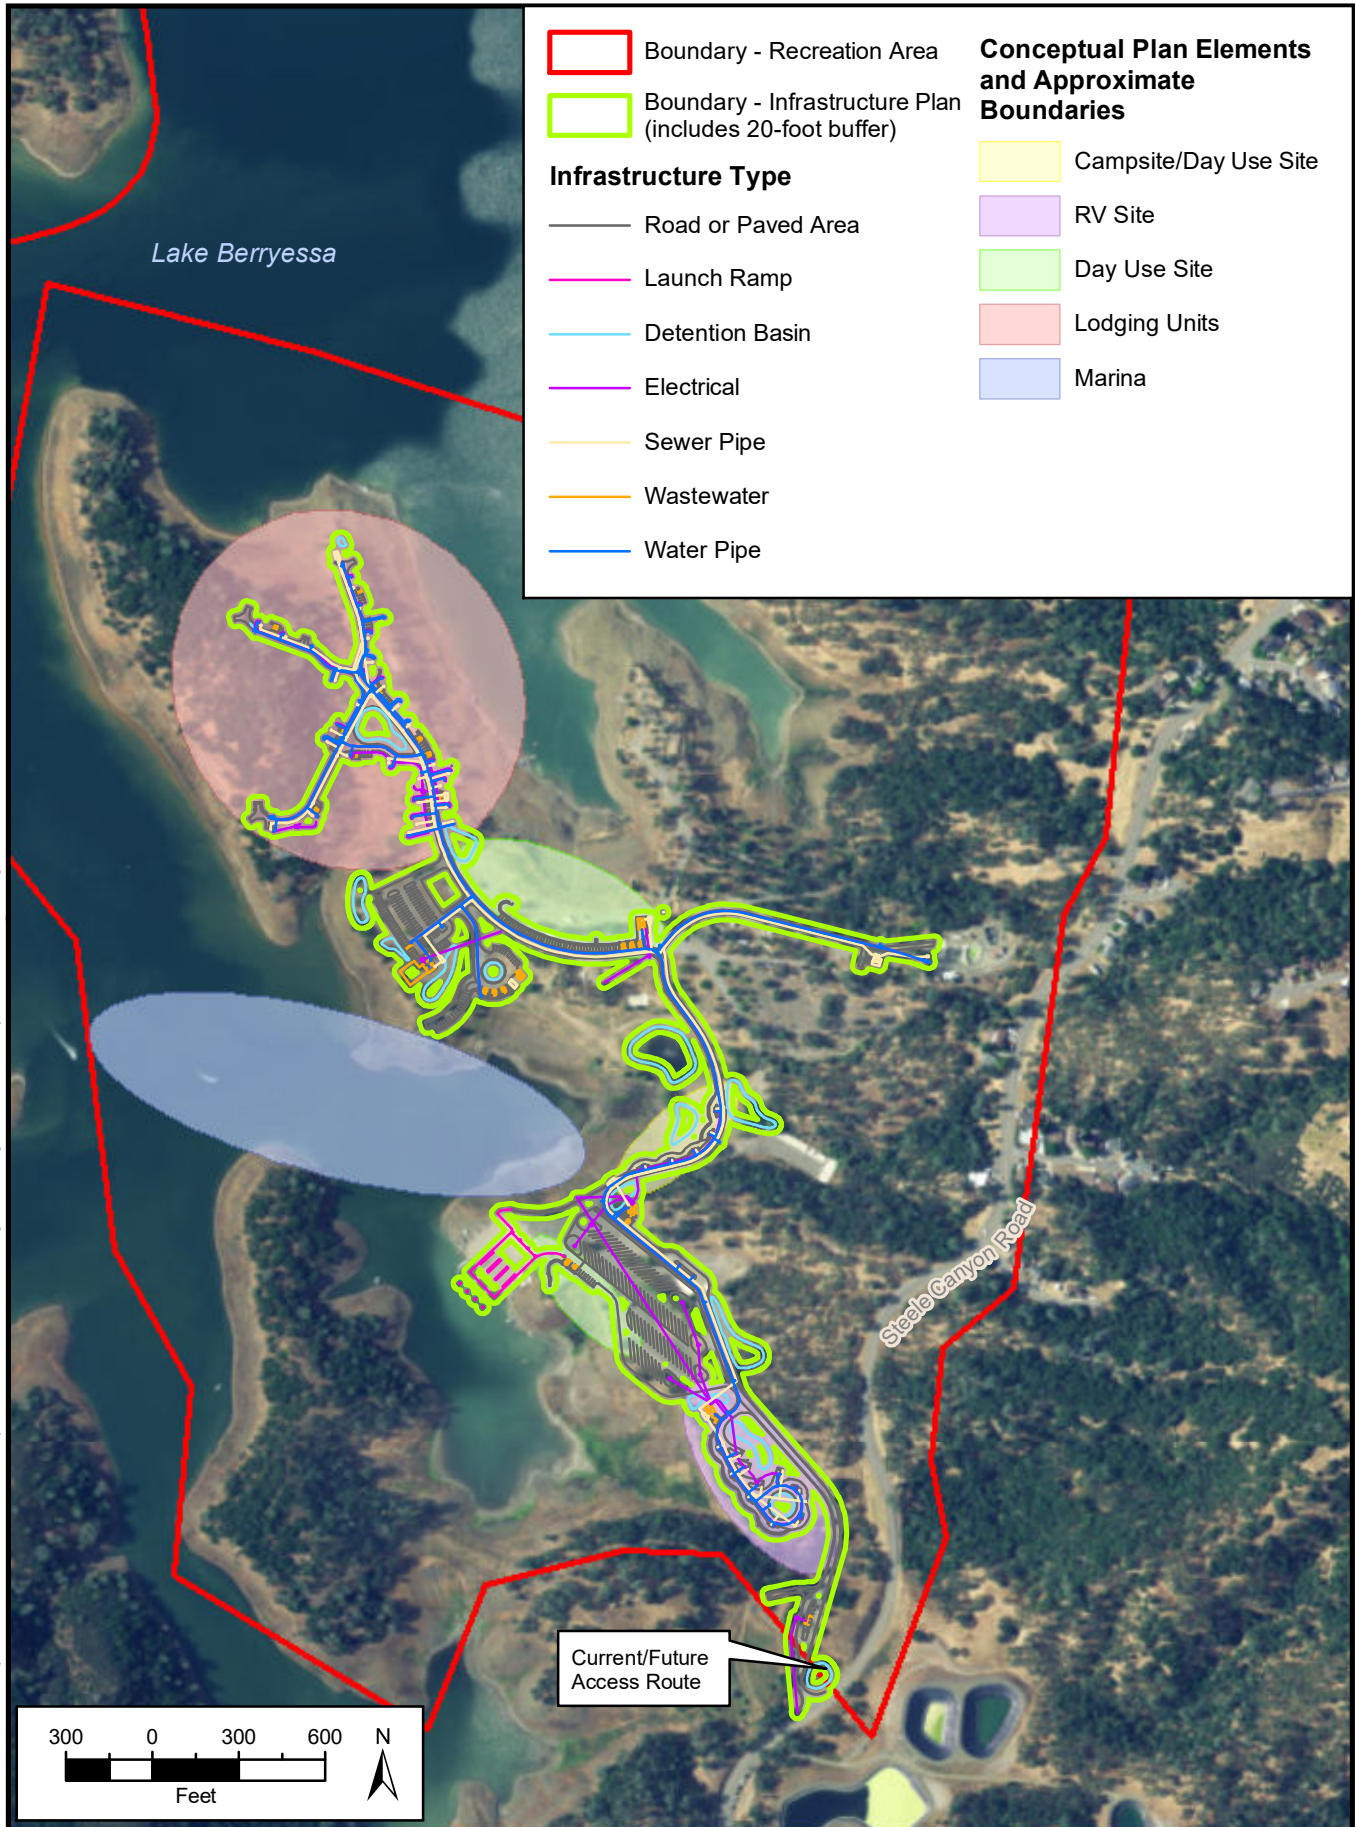

Document Path: G:\Projects\12_10200_007_Lake_Berryessa_Env\CD\GIS\Working_MXD\Fig_C-5_SteeleCanyon_CJ_Plans_NoLogo.mxd

Lake Berryessa Recreation Areas Development

Figure C-5
Steele Canyon Recreation Area
Conceptual and Infrastructure Plans Overview