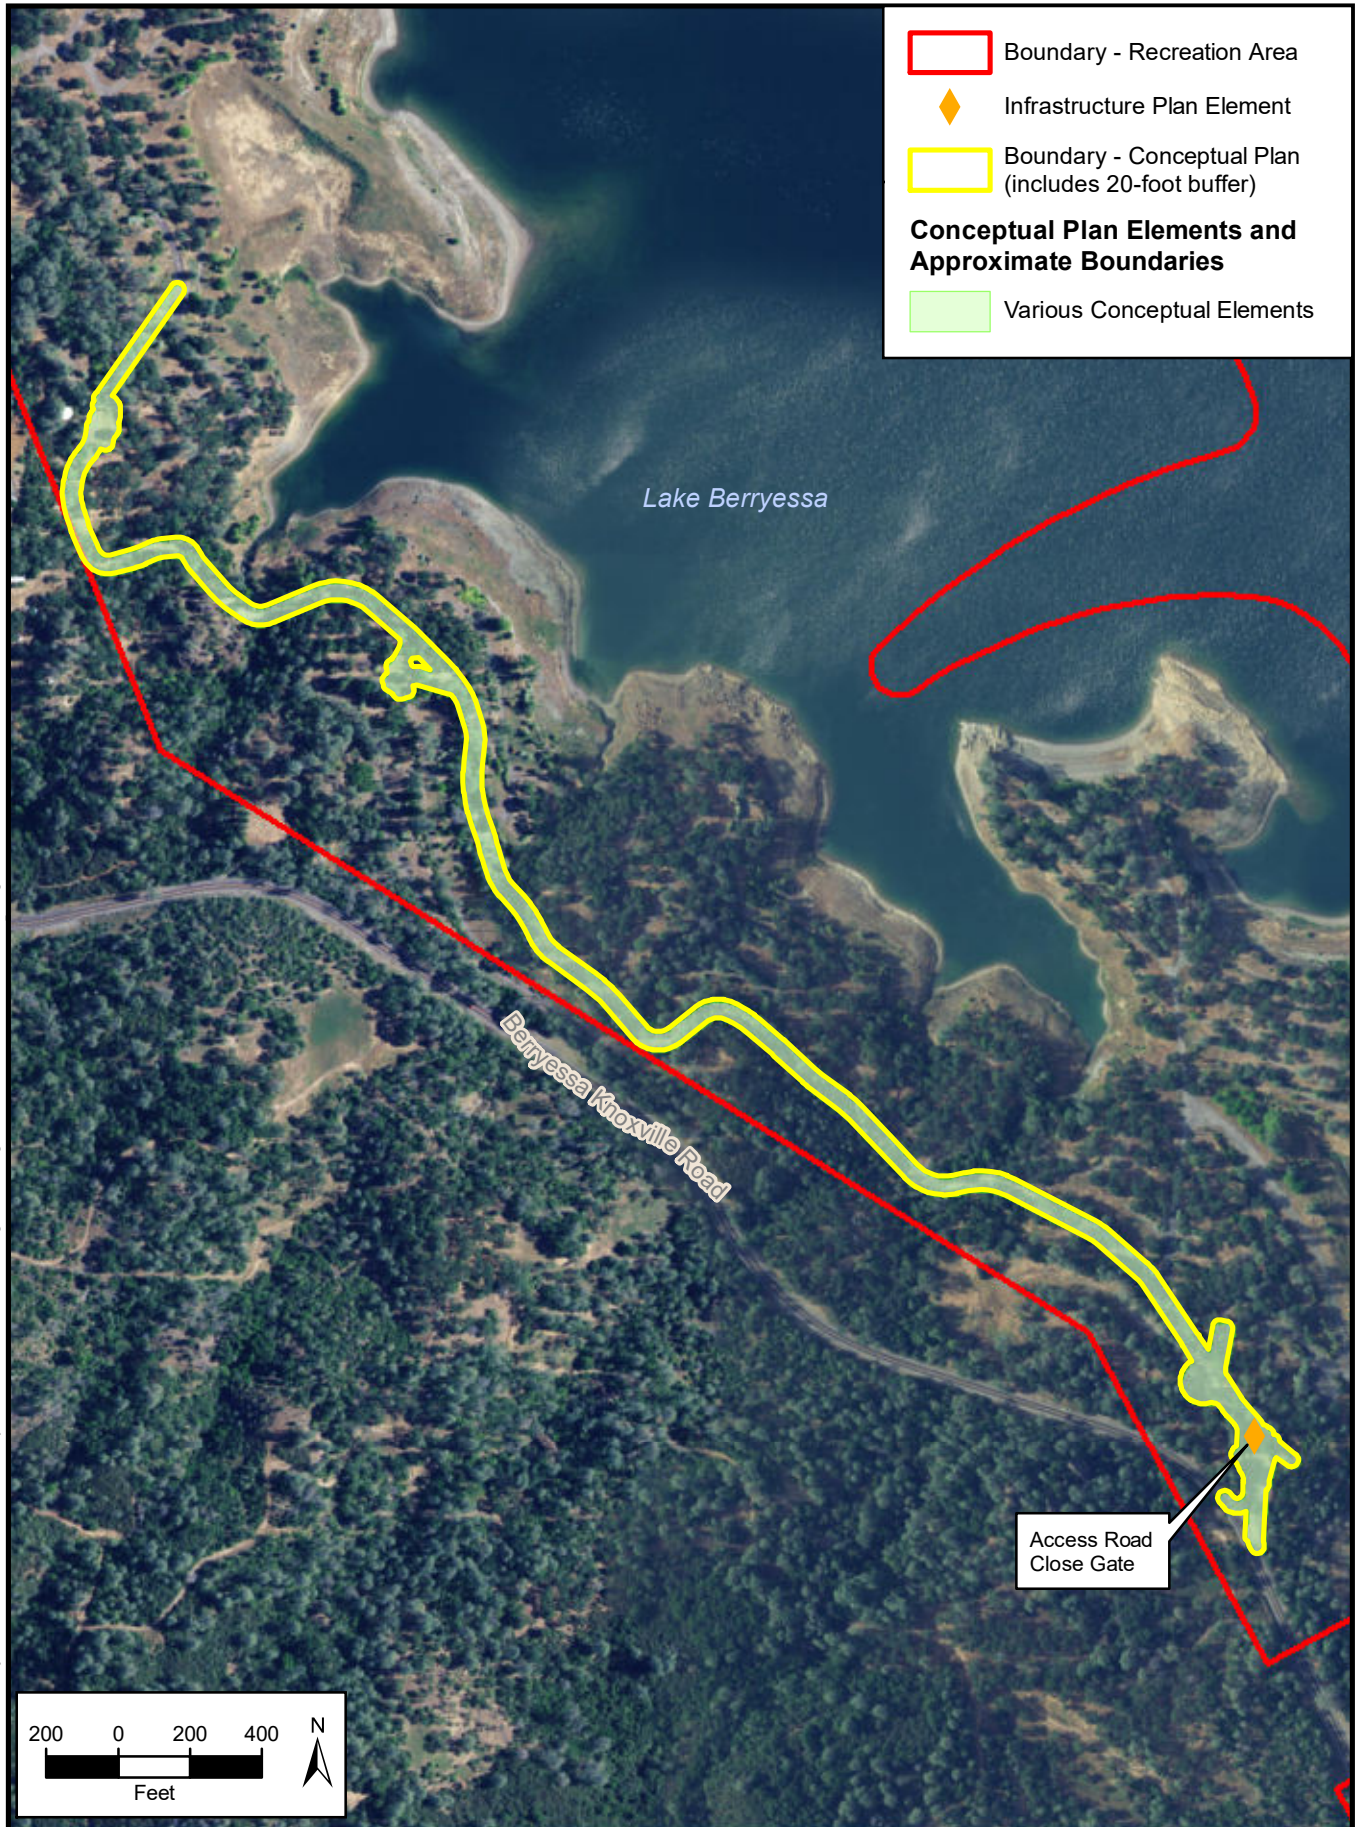

Document Path: G:\Projects\12_10200_007_Lake_Berryessa_Env\CD\GIS\Working_MXD\Fig_C-2_MontShores_CI_Plans_NoLogo.mxd

Lake Berryessa Recreation Areas Development

Figure C-2
Monticello Shores Recreation Area
Conceptual and Infrastructure Plans Overview